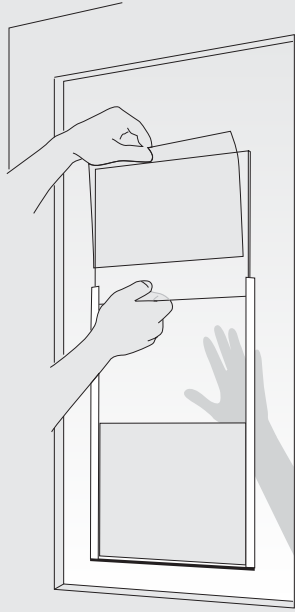

## Refreshing.

AFTER SIX years of the same hazard signs on the wall, change might be a good idea...nobody sees them anymore. **WindowGrid™** gives lab managers the means to continually update the messages, as often as needed. Sign clutter goes away. You'll get more of what you want, attention to the message, less clutter and confusion. It's ideal for using with training programs. Accessories take **WindowGrid™** well beyond an ordinary sign unit. It's an interactive focal point for all types of information in complex environments.

**WG.21** Room Identity with Dry Erase Board

**WG.22** Multiple Size Graphics

**WG.21** Double Clear Option, Mounted on Window, Front & Rear Views

Lab Signs™

## Double Clear Option for Interior Windows